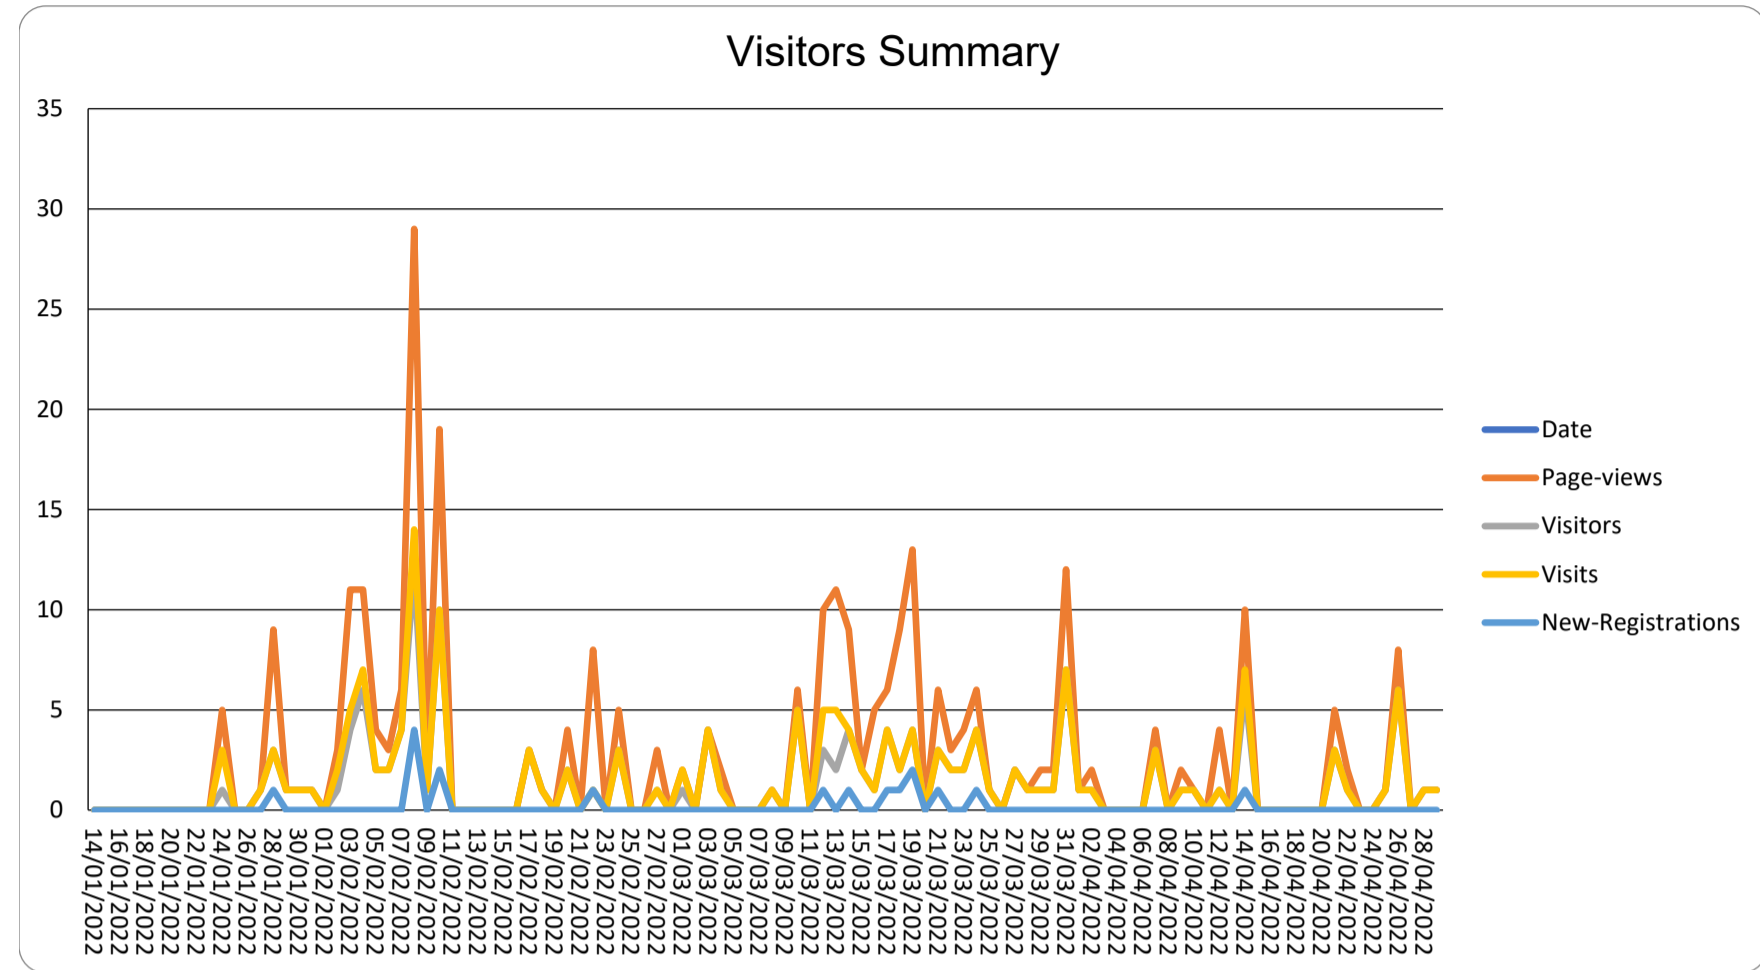

Visitors Summary		Hackney Carriage & Private Hire Licensing Policy		Date	Page-views	Visitors	Visits	New-Registrations
01-Sep-2021	to	29-Apr-2022						

14/01/2022	0	0	0	0
15/01/2022	0	0	0	0
16/01/2022	0	0	0	0
17/01/2022	0	0	0	0
18/01/2022	0	0	0	0
19/01/2022	0	0	0	0
20/01/2022	0	0	0	0
21/01/2022	0	0	0	0
22/01/2022	0	0	0	0
23/01/2022	0	0	0	0
24/01/2022	5	1	3	0
25/01/2022	0	0	0	0
26/01/2022	0	0	0	0
27/01/2022	1	1	1	0
28/01/2022	9	3	3	1
29/01/2022	1	1	1	0
30/01/2022	1	1	1	0
31/01/2022	1	1	1	0
01/02/2022	0	0	0	0
02/02/2022	3	1	2	0
03/02/2022	11	4	5	0
04/02/2022	11	6	7	0
05/02/2022	4	2	2	0
06/02/2022	3	2	2	0
07/02/2022	6	4	4	0
08/02/2022	29	12	14	4
09/02/2022	2	1	1	0
10/02/2022	19	10	10	2
11/02/2022	0	0	0	0
12/02/2022	0	0	0	0
13/02/2022	0	0	0	0
14/02/2022	0	0	0	0
15/02/2022	0	0	0	0
16/02/2022	0	0	0	0
17/02/2022	3	3	3	0
18/02/2022	1	1	1	0
19/02/2022	0	0	0	0
20/02/2022	4	2	2	0
21/02/2022	0	0	0	0
22/02/2022	8	1	1	1
23/02/2022	0	0	0	0
24/02/2022	5	3	3	0
25/02/2022	0	0	0	0
26/02/2022	0	0	0	0
27/02/2022	3	1	1	0
28/02/2022	0	0	0	0
01/03/2022	2	1	2	0
02/03/2022	0	0	0	0
03/03/2022	4	4	4	0
04/03/2022	2	1	1	0
05/03/2022	0	0	0	0
06/03/2022	0	0	0	0